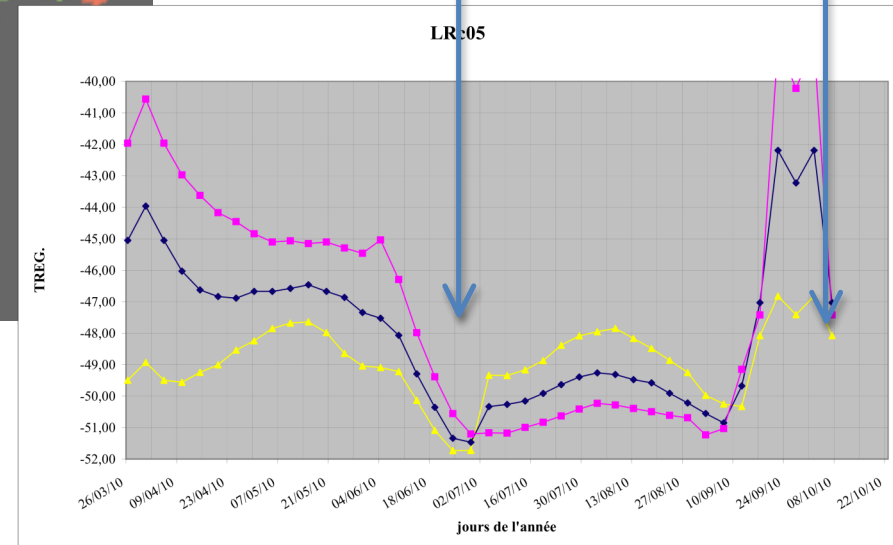

LRc06

Stars: 10447

Dwarfs: 3645

Giants: 6802

Beginning of LRc06

Beginning of LRc05

Lrc05

Stars: 7107

Dwarfs: 1075

Giants: 6032

Intermediate position for LRc05

Stars: 8779

Dwarfs: 2346

Giants: 6433