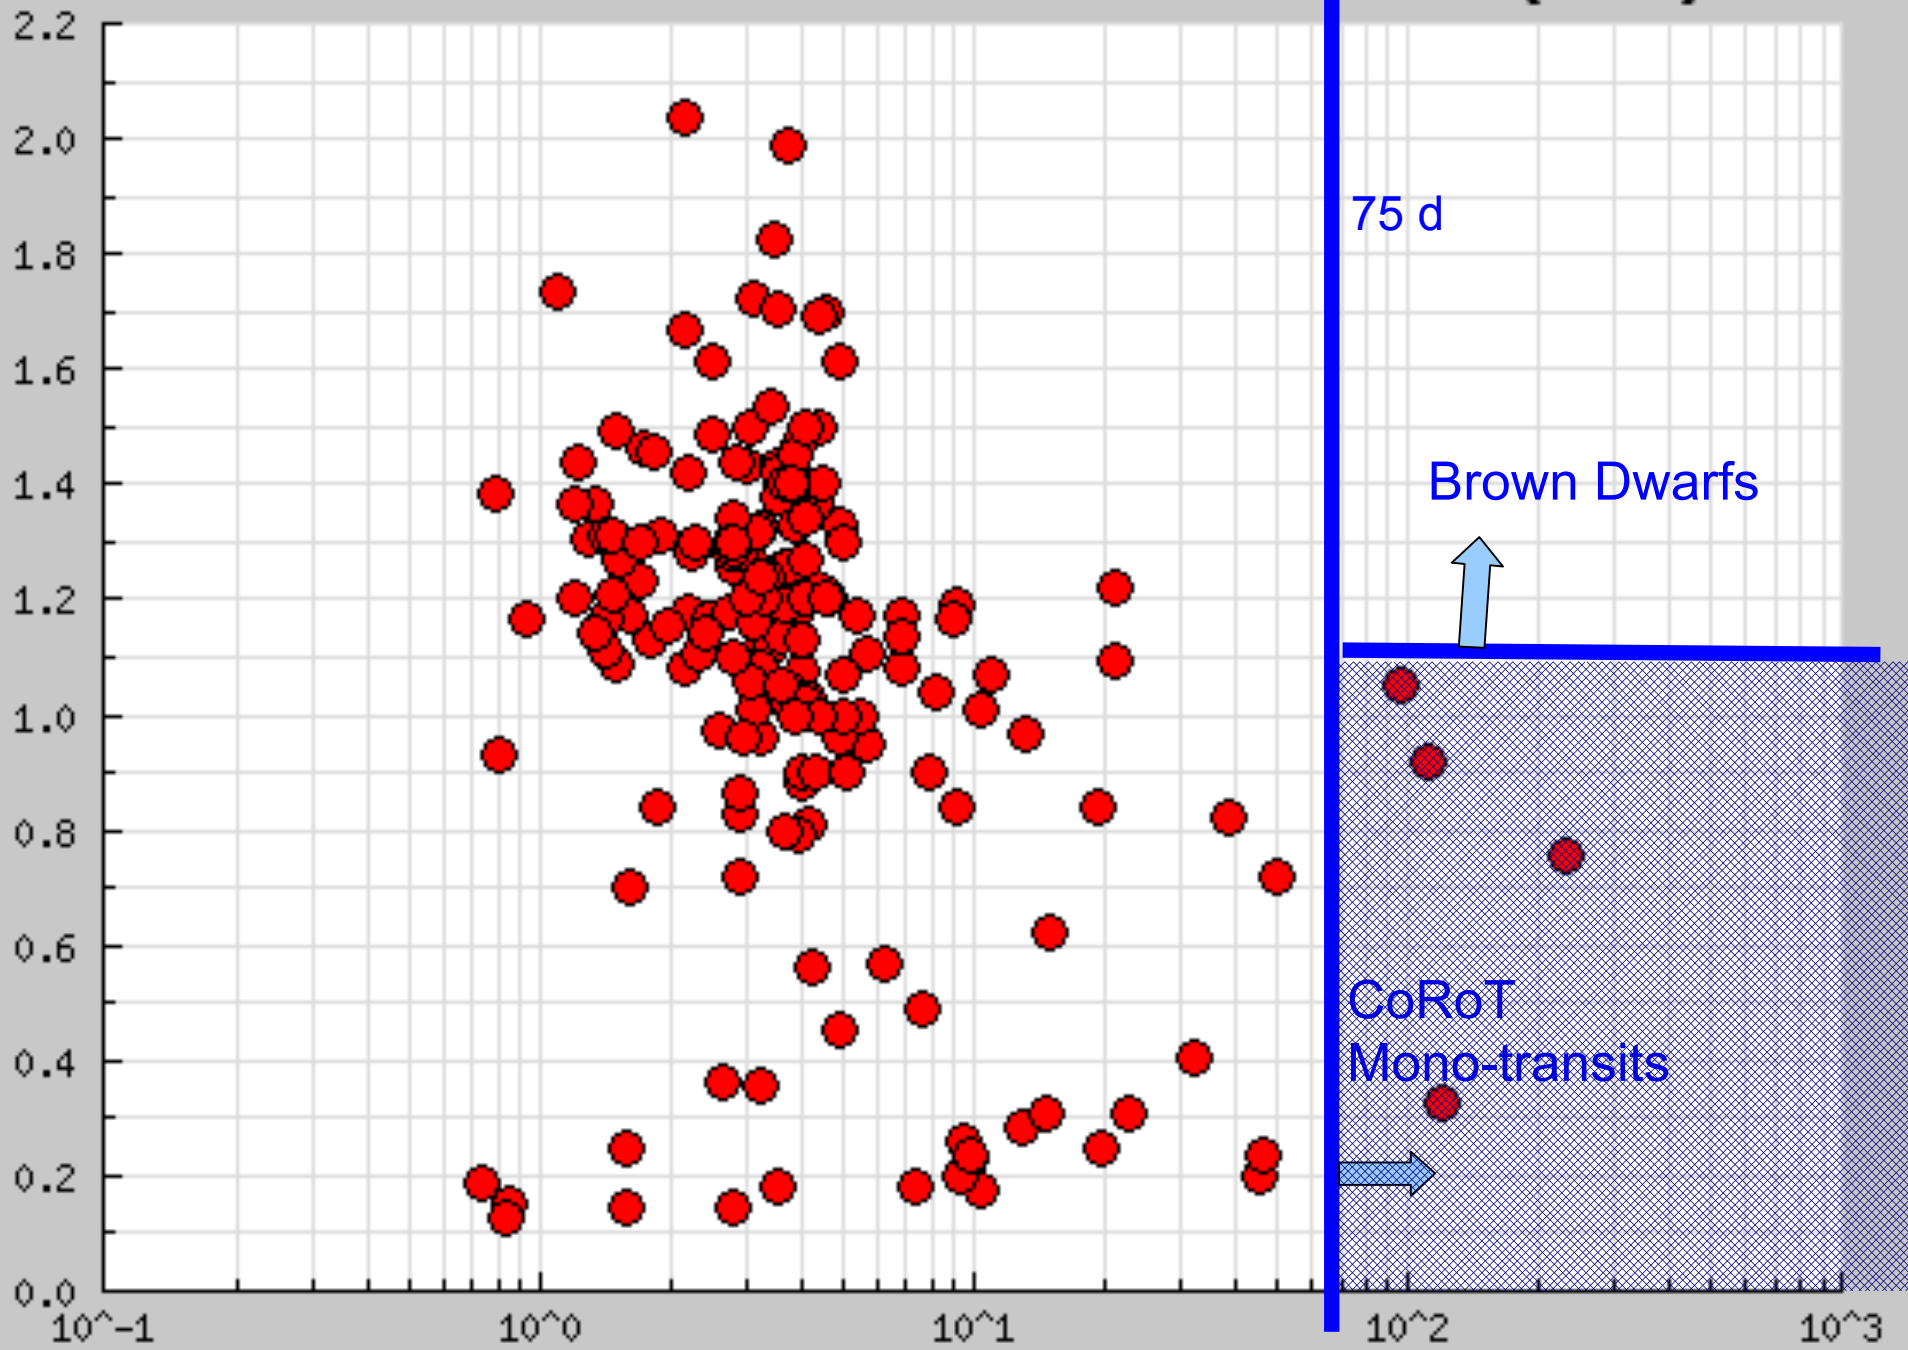

"Planet Period" vs "Planet radius" (186)

"Planet Period" vs "Planet radius" (186)

Planet radius (Rj)

75 d

Brown Dwarfs

CoRoT
Mono-transits

Planet Period (days)