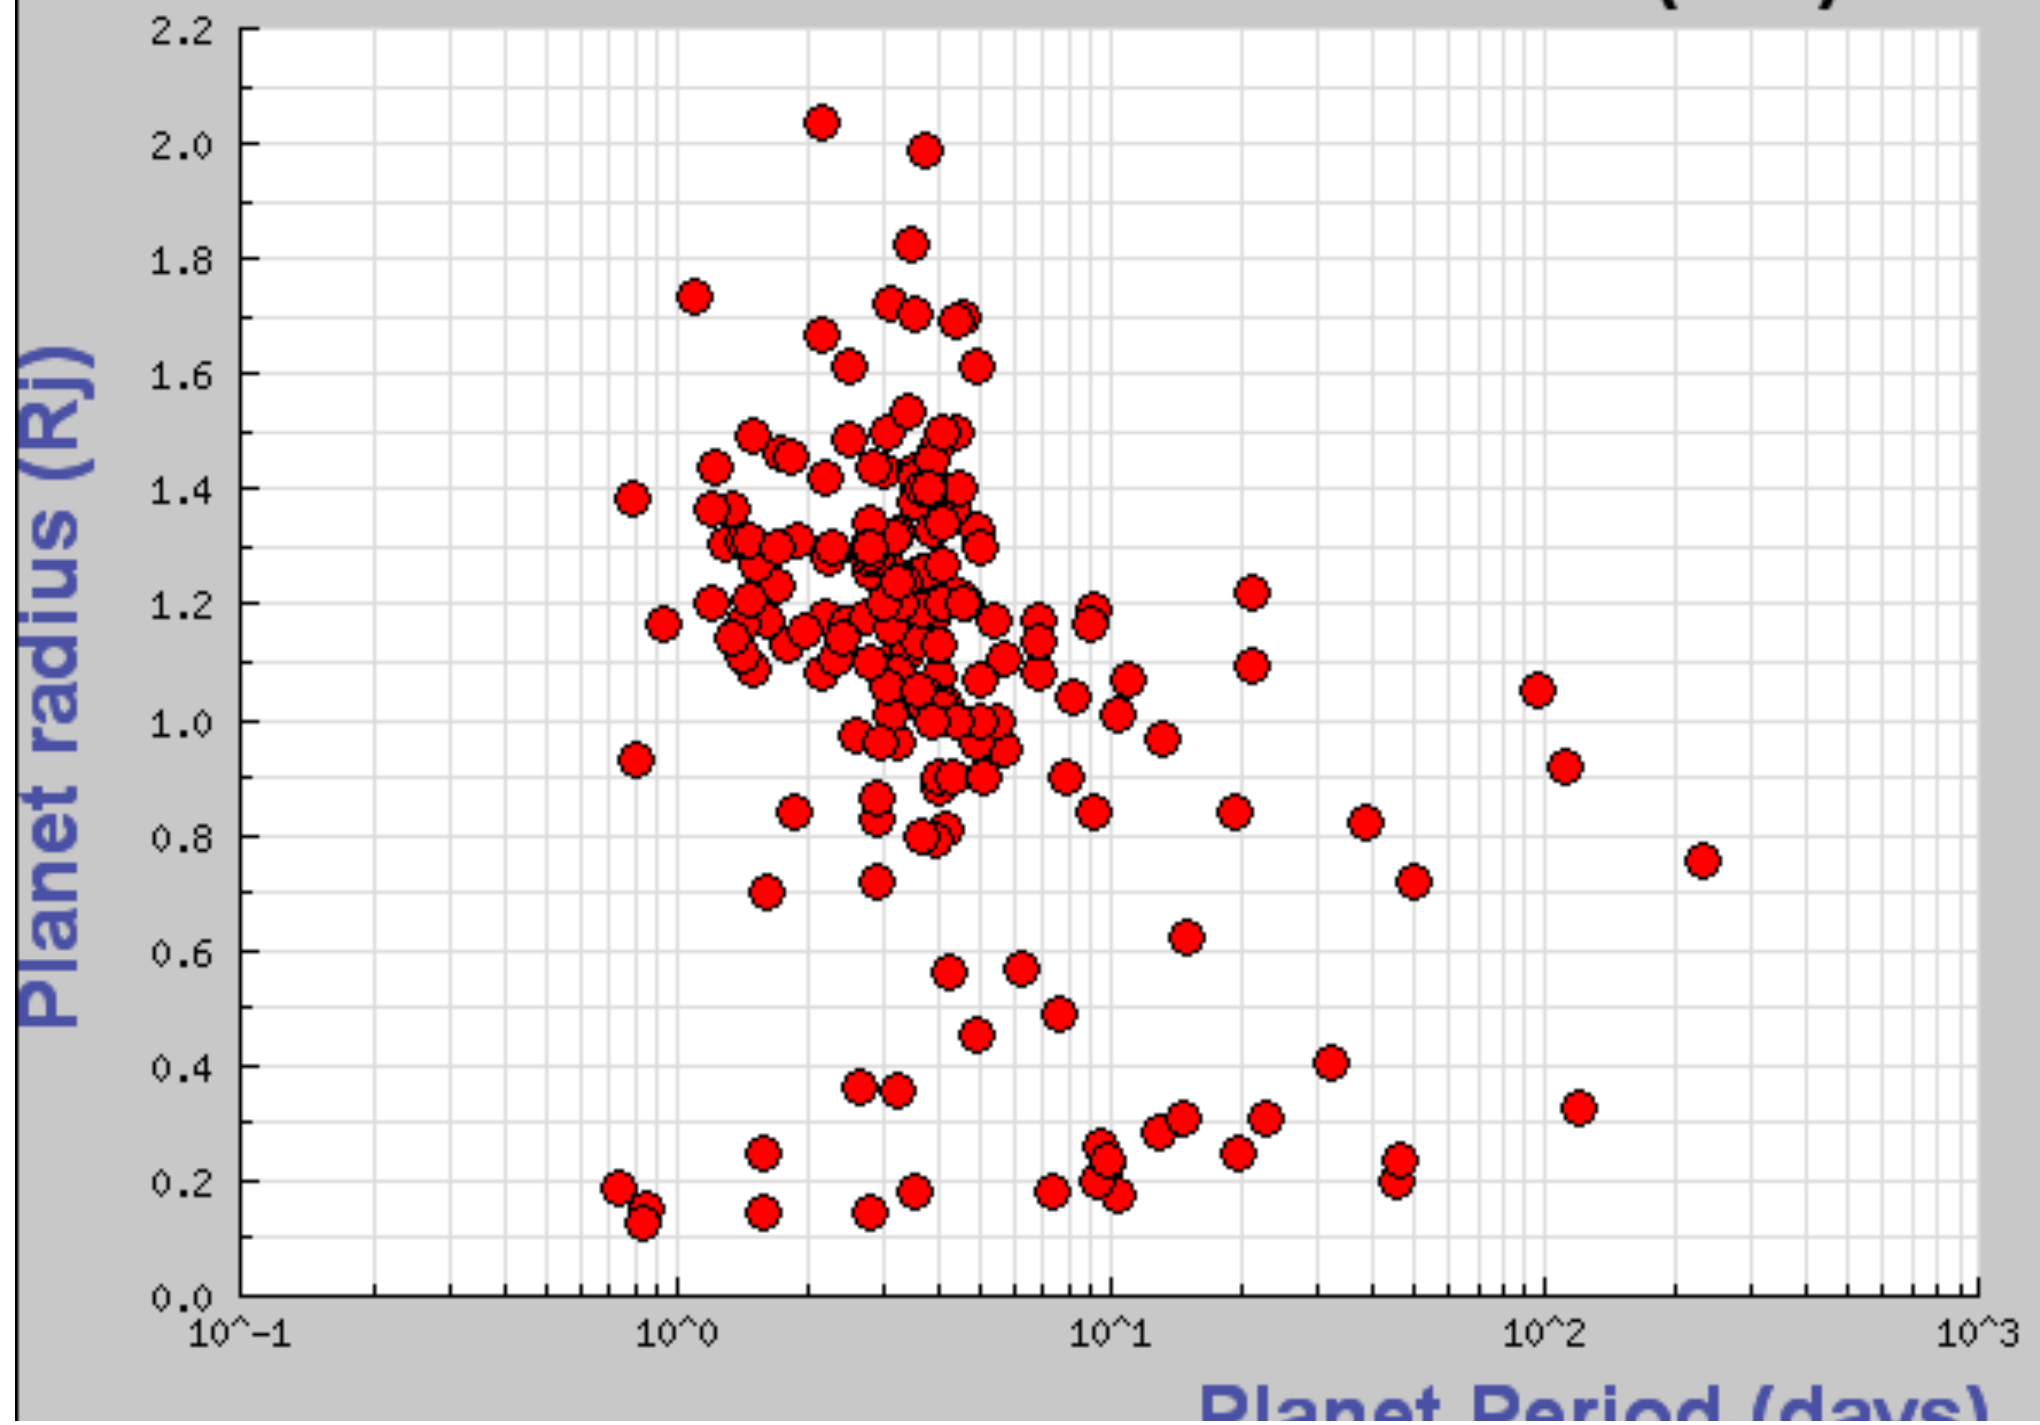

"Planet Period" vs "Planet radius" (186)

"Planet Period" vs "Planet radius" (186)

Planet radius (Rj)

75 d

Brown Dwarfs

CoRoT
Mono-transits

Planet Period (days)